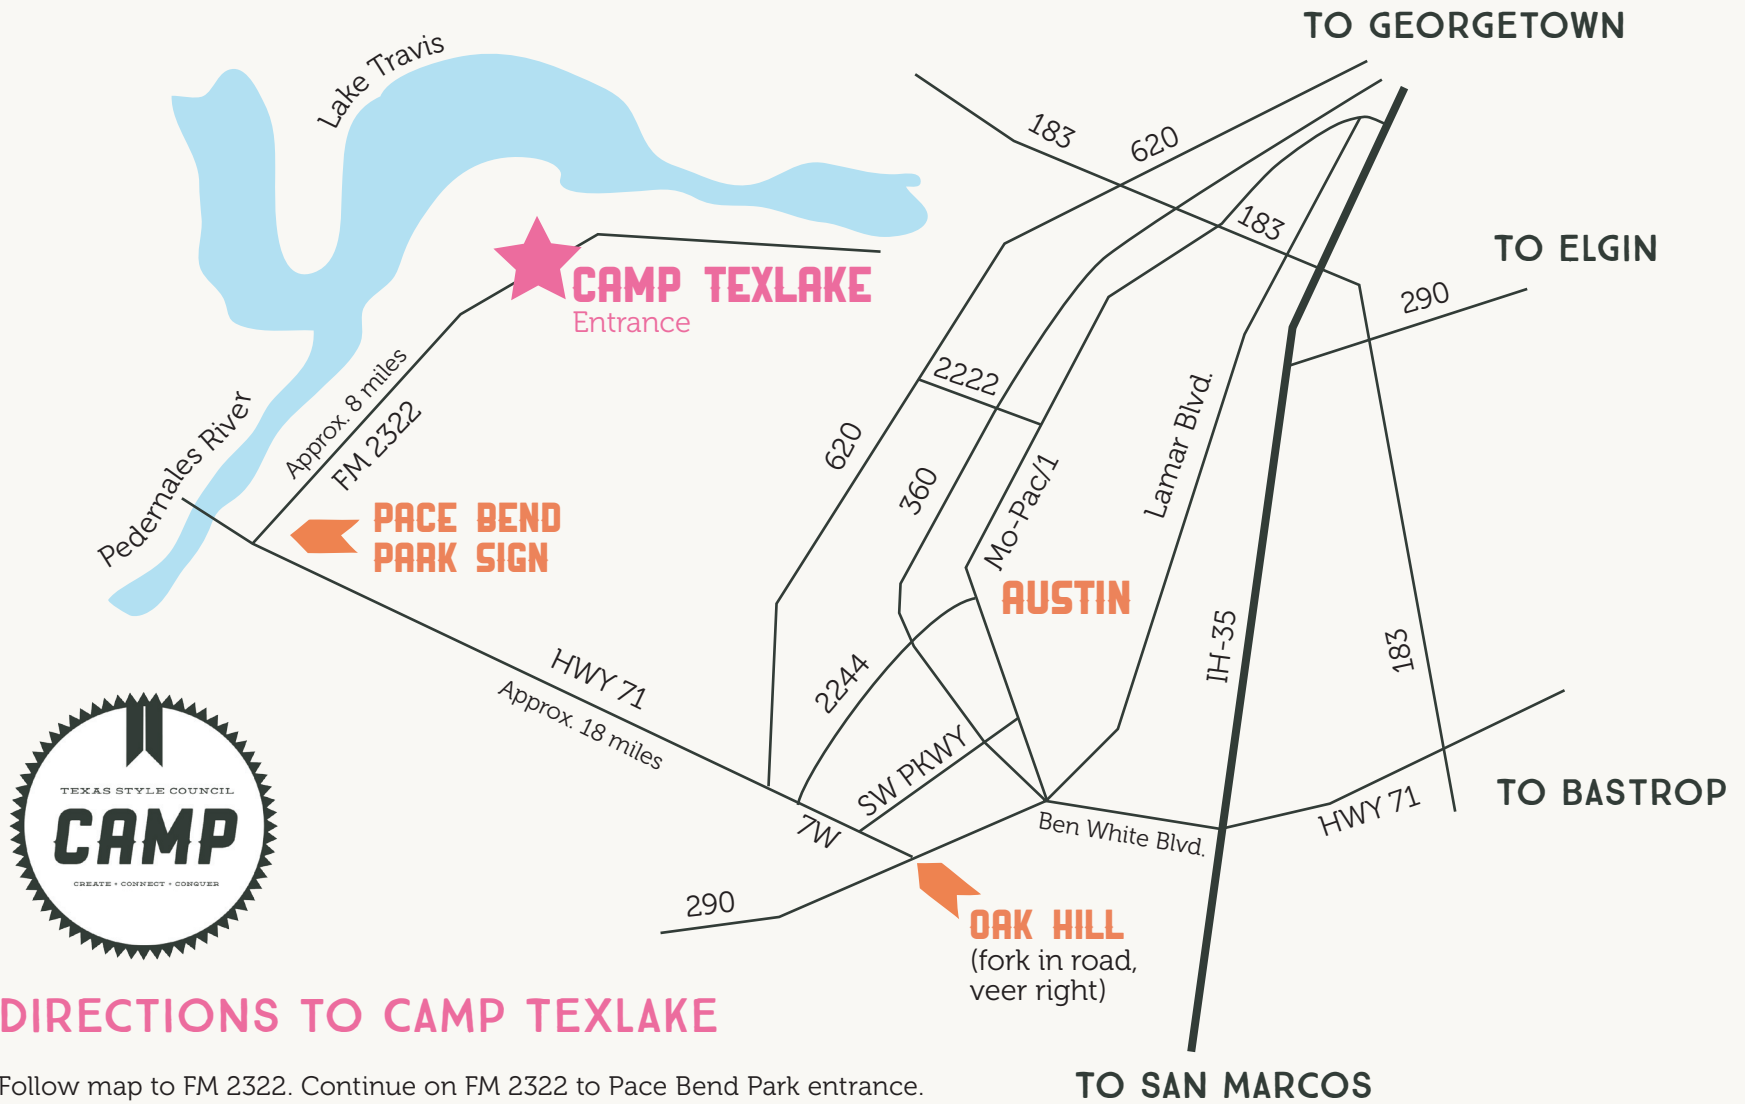

# MAP TO CAMP TEXLAKE

## DIRECTIONS TO CAMP TEXLAKE

Follow map to FM 2322. Continue on FM 2322 to Pace Bend Park entrance. You must enter the Pace Bend County Park; let the ranger know you are going to Camp Texlake. Once in the park, Camp Texlake is on the left after the North Taylor Cove access roads. The camp entrance is framed with two beige stone columns.